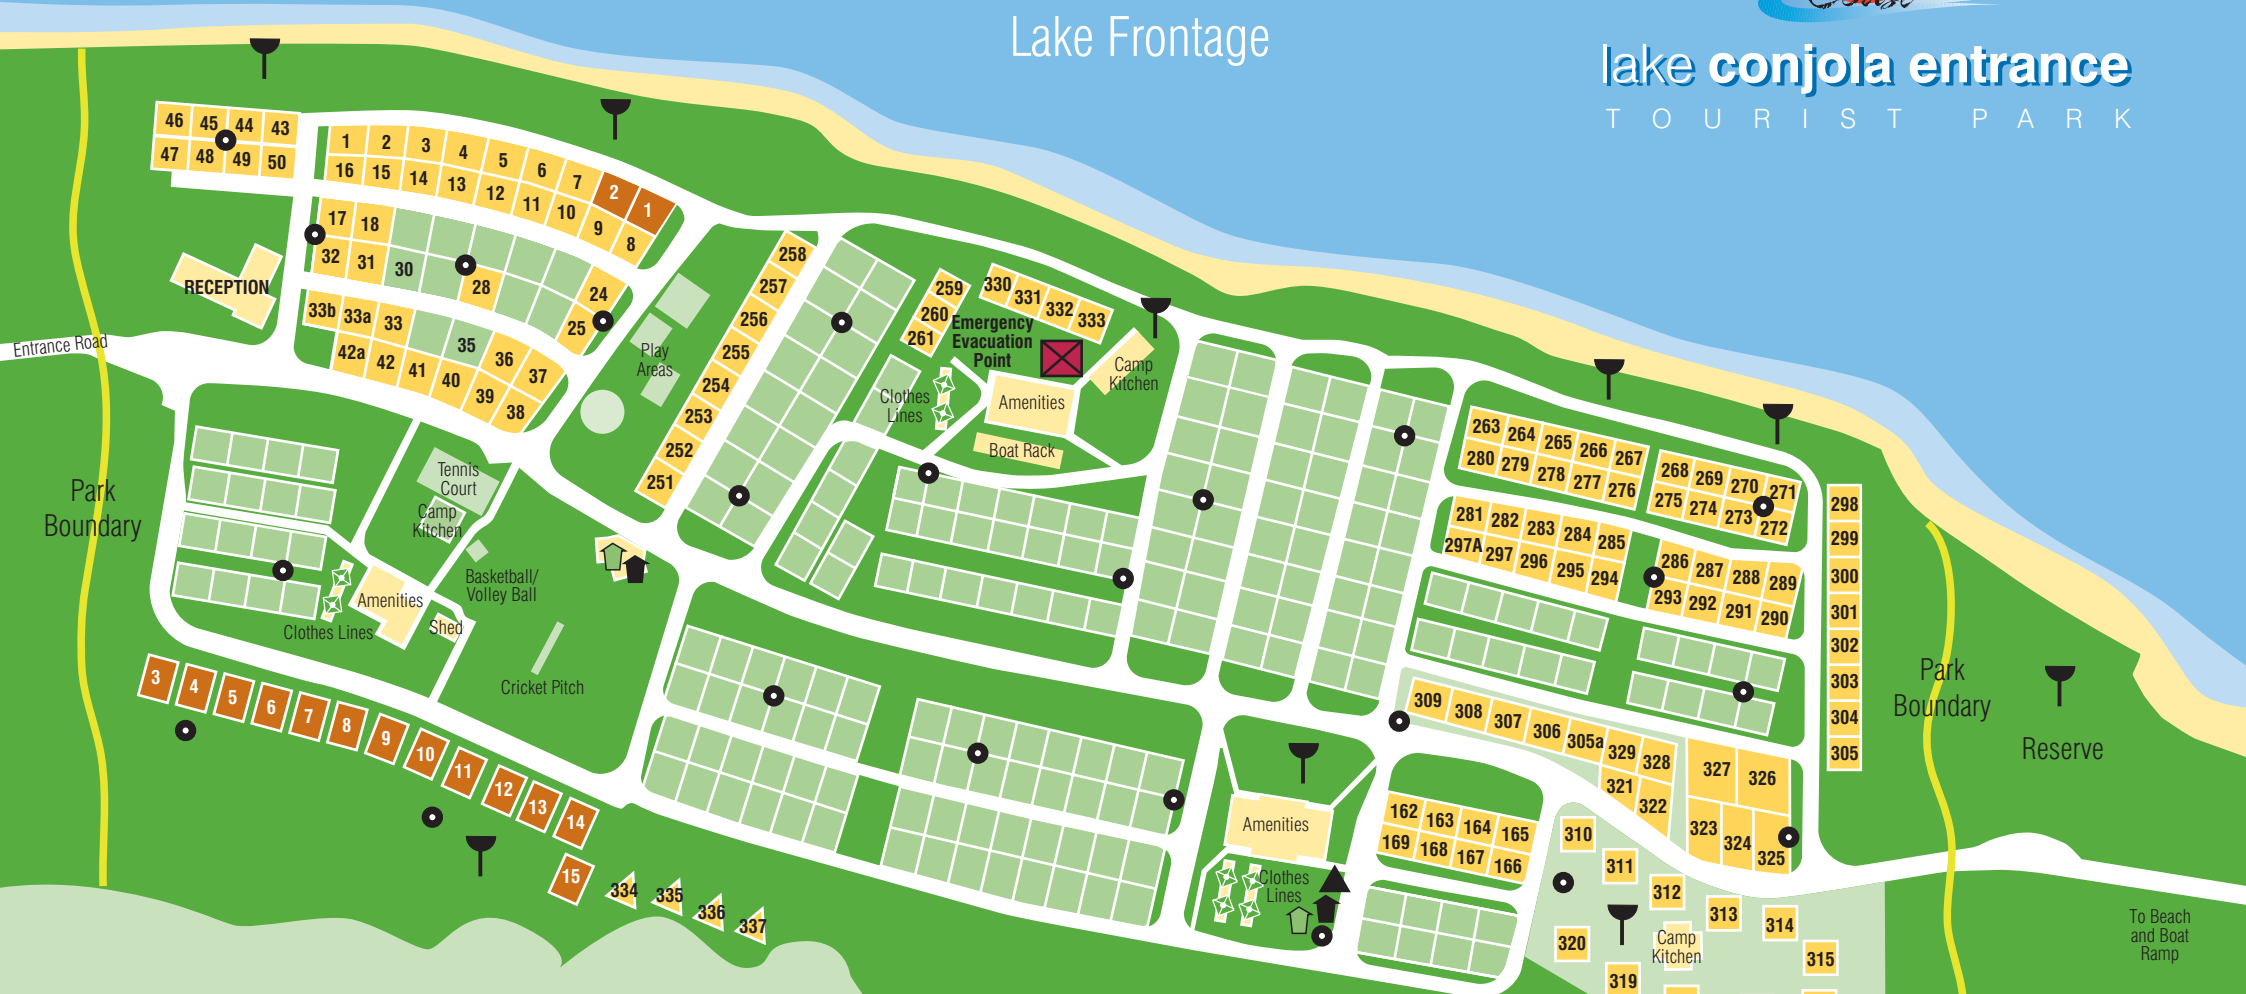

Lake Frontage

Park Boundary

Park Boundary Reserve

To Beach and Boat Ramp

-  Cabin Accommodation
-  Holiday Van Site
-  Powered Sites
-  Camp Sites
-  Emergency Evacuation Point
-  Fire Hydrants
-  Garbage Bins
-  Recycle Bins
-  Free Under Cover BBQ
-  Sullage Point

Bushland