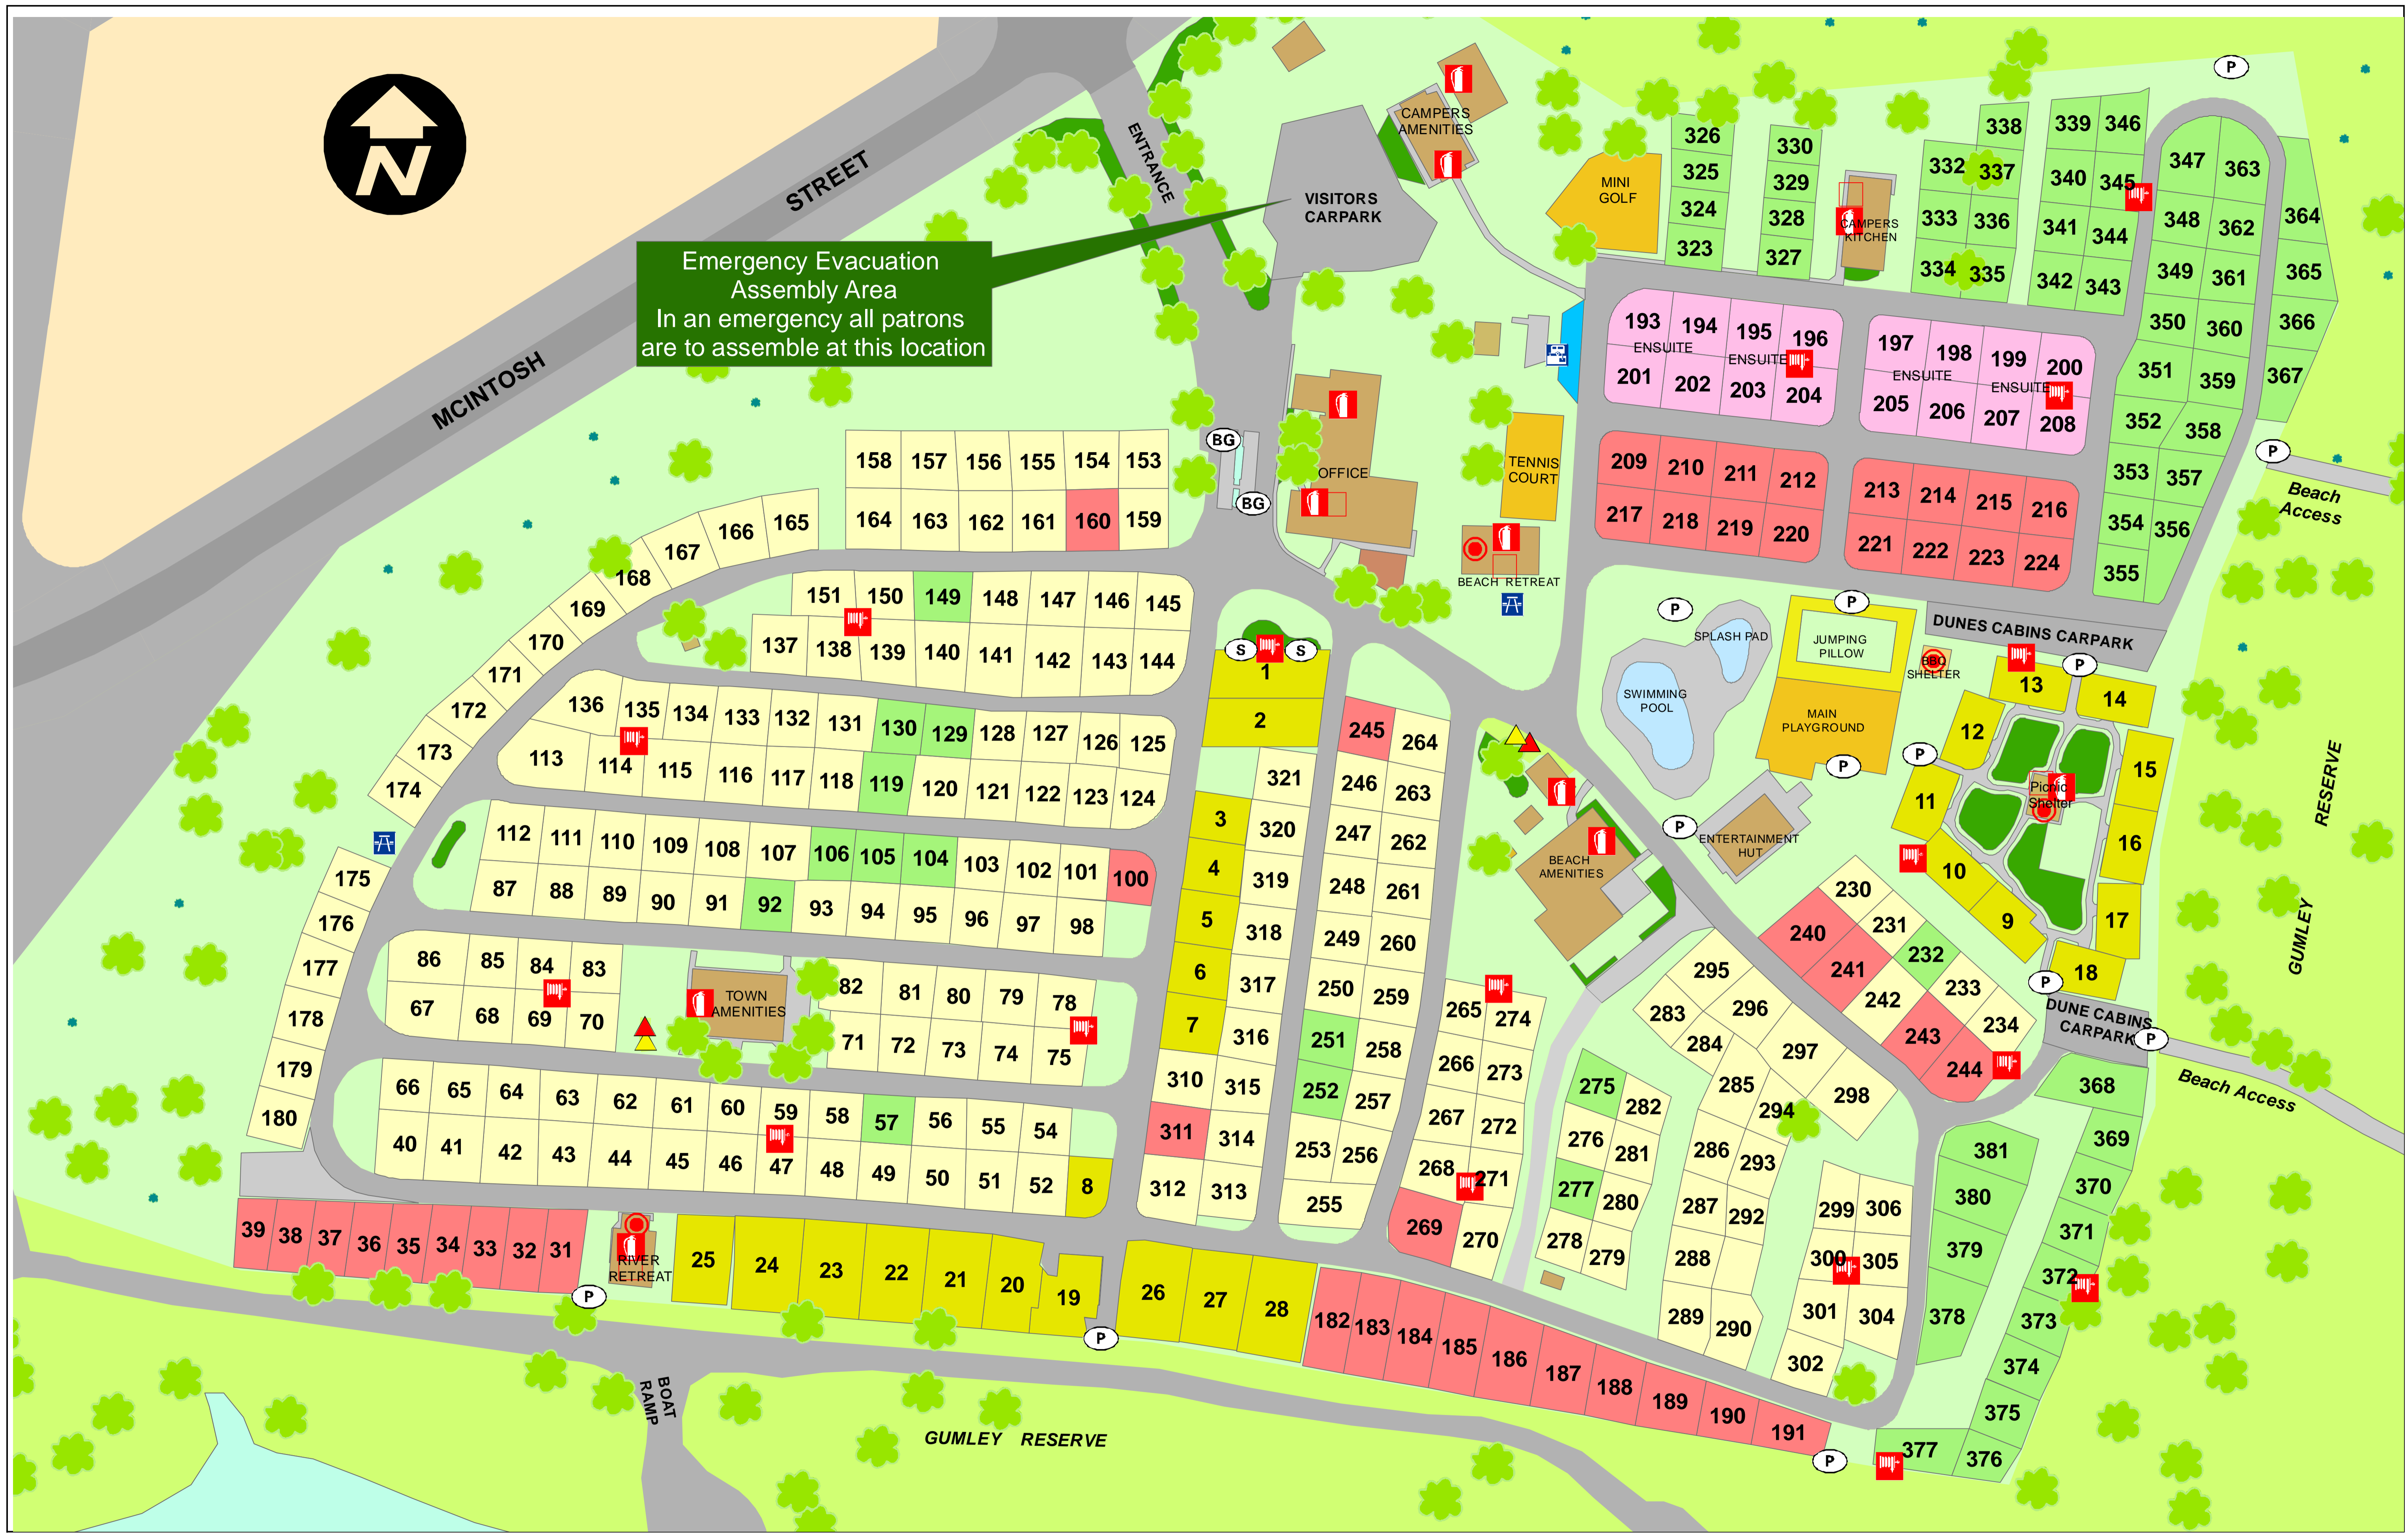

**Emergency Evacuation
Assembly Area**
In an emergency all patrons
are to assemble at this location

- Bench Seat
- Recycle Bins
- Fire Blanket
- Pedestrian Gate
- Holiday Van Site
- Powered Site
- Picnic Table/Bench
- Rubbish Bins
- Fire Extinguisher
- Boom Gate
- Powered Camping Site
- Barbeque
- Sewerage Dump Point
- Fire Hose Reel
- Cabin Accommodation
- Powered Ensuite Site

Holiday Haven Shoalhaven Heads
49 McIntosh St, Shoalhaven Heads