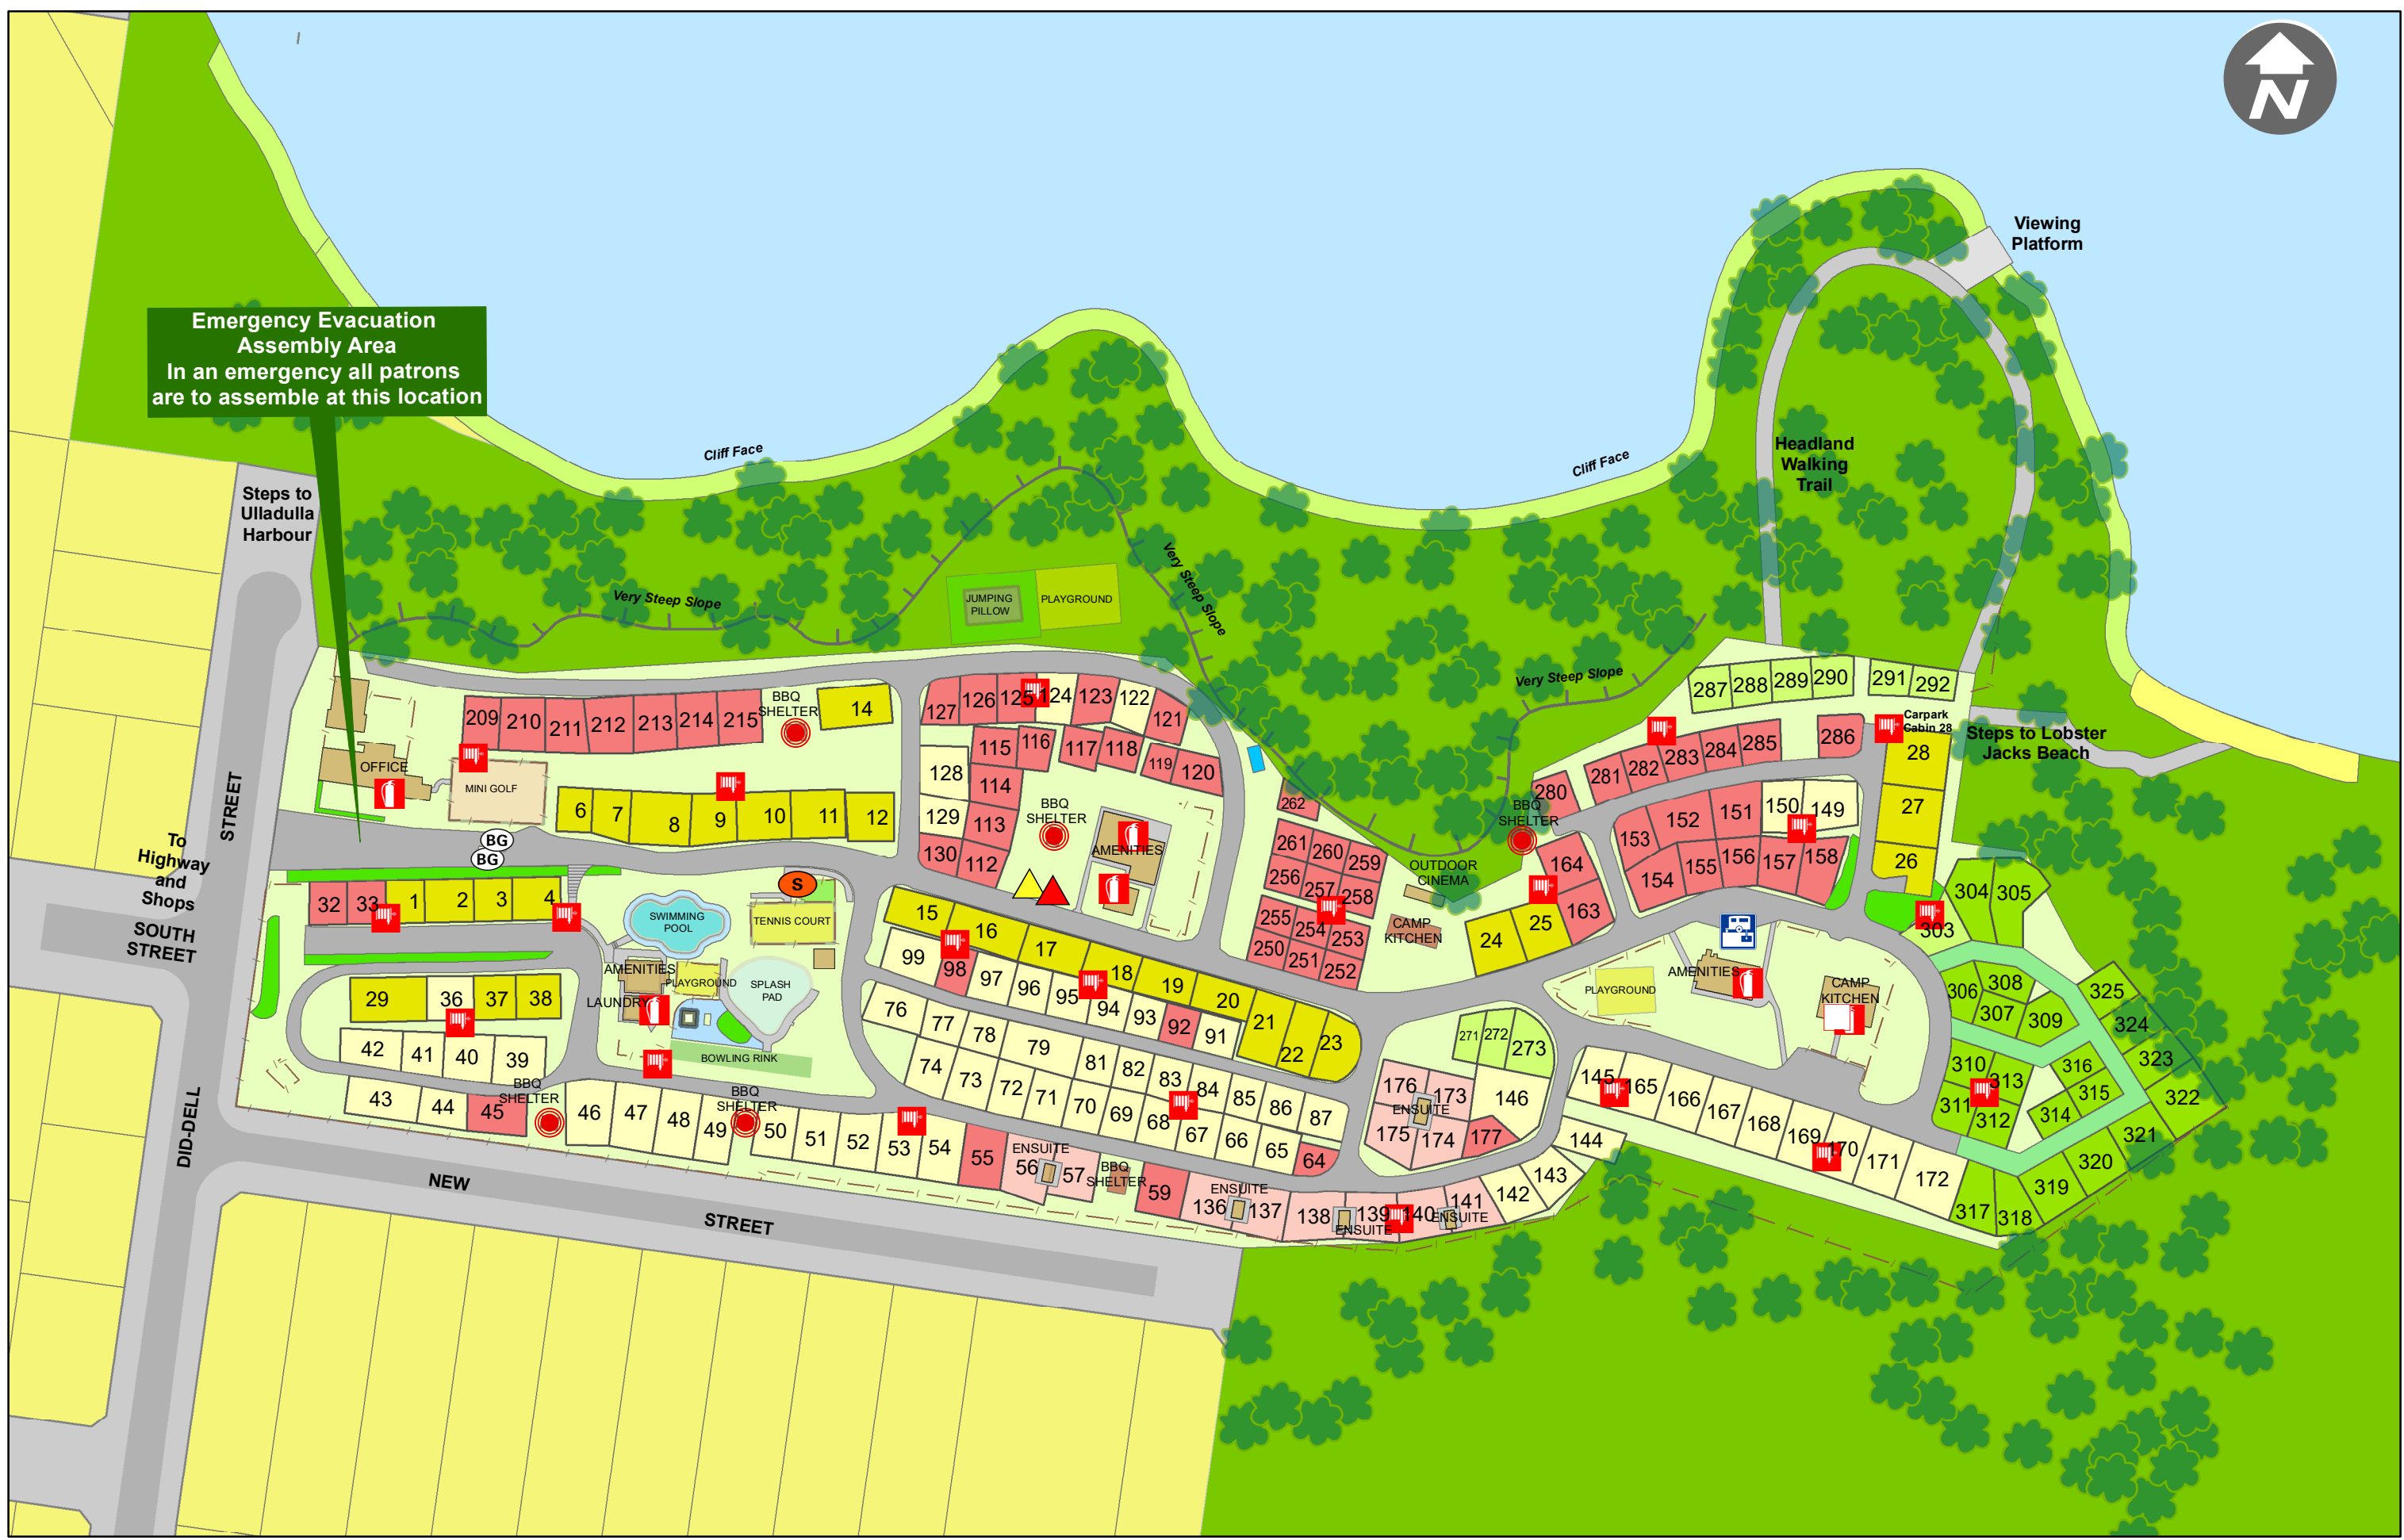

Emergency Evacuation Assembly Area
In an emergency all patrons are to assemble at this location

-  Bench Seat
-  Sewerage Dump Point
-  Boom Gate
-  Powered Ensuite Site
-  Barbeque
-  Fire Blanket
-  Cabin Accommodation
-  Powered Site
-  Recycle Bins
-  Fire Extinguisher
-  Holiday Van Site
-  Unpowered Site
-  Rubbish Bins
-  Fire Hose Reel
-  Powered Camping Site
-  Powered Site with Slab

Holiday Haven Ulladulla
14 Did-Del St, Ulladulla